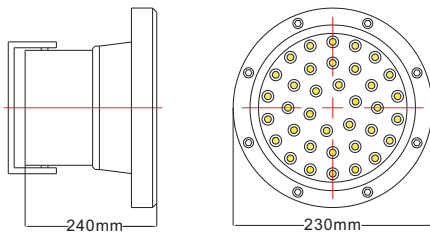

LED Under water Light

Model : IPUW-232436-H118A

Features:

Lighting Source

Model : IPUW-232436-H118A

Standard

Standard Size(mm)	230*240mm
Voltage (V)	AC85-265V
Beam Angle	90 degree
CRI	>80Ra
Luminous Efficacy	110 lm/w
Power Factor	> 0.90
Power (W)	36W
Cover Material	Aluminum , PC Cover
Color Temperature	2700K-6500K
Life Time	50,000(H)
IP Grade	IP 68