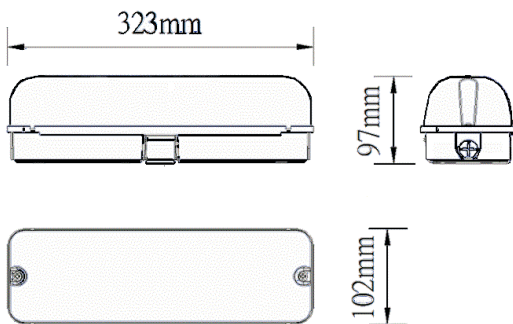

LED Bull eye Light

Model : BH-A0306-108

Features:

Lighting Source

Model: BH-A0306-108

Standard

Standard Size (mm)	Ø 323*102*97mm
Voltage (V)	AC85~265V
Beam Angle	60 degree
CRI	>80Ra
Luminous Efficacy	100lm/w
Power Factor	> 0.90
Power (W)	6W
Cover Material	AL 6063+ PC
Color Temperature	2700K-6500K
Life Time	50,000(H)
Operating Temperature	-20°C~45°C
IP Grade	IP 65

LED Bull eye Light

Model : BH-P0306-108

Features:

Lighting Source

Model: BH-P0306-108

Standard

Standard Size (mm)	Ø 365*115*85mm
Voltage (V)	AC85~265V
Beam Angle	60 degree
CRI	>80Ra
Luminous Efficacy	100lm/w
Power Factor	> 0.90
Power (W)	6W
Cover Material	AL 6063+ PC
Color Temperature	2700K-6500K
Life Time	50,000(H)
Operating Temperature	-20°C~45°C
IP Grade	IP 65